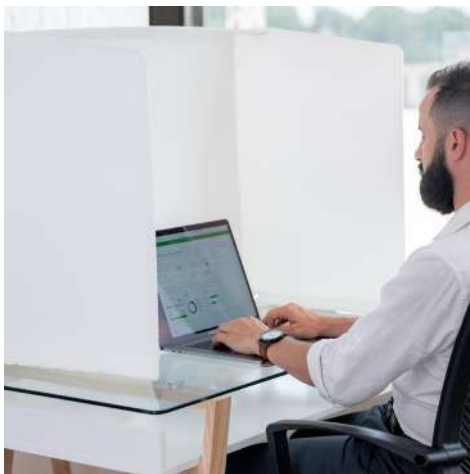

FOR THE OFFICE

Please contact your local representative for more details.